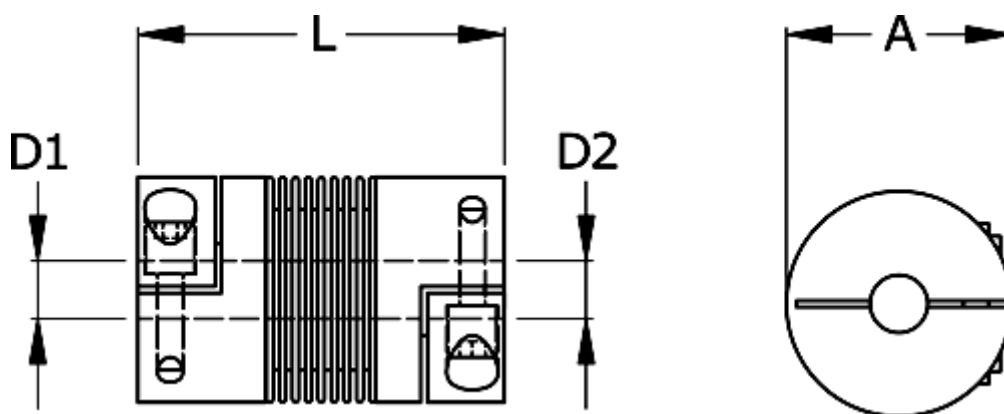

Data Sheet

Article number: 3330200050280808

Description: Bellow coupling type 2 size5
Length 28 mm, bore 8/8 mm

Measures

A	= 15.5
D1	= 8
D2	= 8
L	= 28
Nom. torque NM (Tkn)	= 0.5